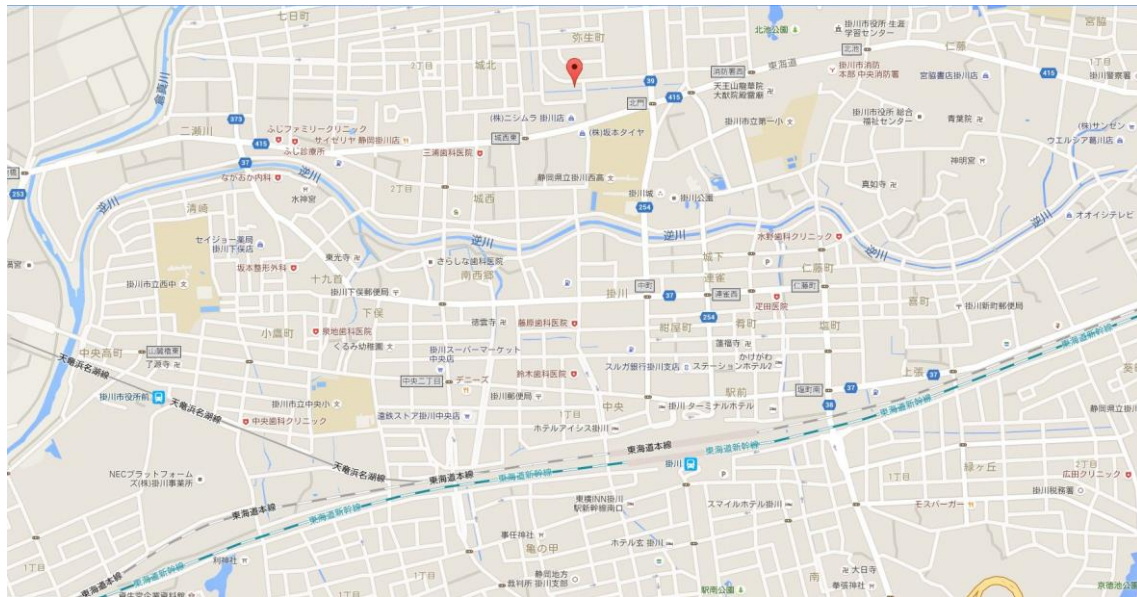

INFORMATION MAP

SHOP : sushi kaiseki edogiku

ADDRES : 39 yayoi-chou kakegawa-city shizuoka 436-0053

TEL : 053-724-1747

BUSINESS HOURS : 11:30~14:00(last order 13:30)

17:00~22:00(last order 21:00)

HOLIDAY : tuesday

PARKING : 12 car

CREDITCARD : VISA、MASTER、UC、JCB

MAP : Google Map

※15minute walk from kakegawa station

※You pass the kakegawa northern part of a castle gate crossing of route 1

And you make a left turn immediately and have it of 500meters earlier.